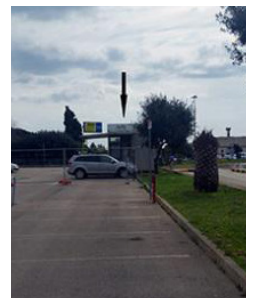

Comments:

Pre-Registration page: To improve your rental process, please register prior to your arrival.
<https://global.fireflycarrental.com/renter_details.html>

Please ask for the directions to return your vehicle to our staff once you collect your rental