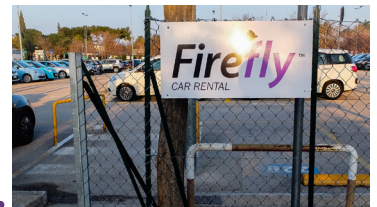

DIRECTIONS TO FIREFLY BARI AIRPORT

Arrivals from Terminal:

From the Baggage Reclaim take the Arrival exit and turn on the left

Follow the RENT A CAR signage as shown on **picture 1**

Continue along the pedestrian path, follow the signs Rent A Car in red **picture 2**

Walk to the end of the road as shown on **picture 3** (allow three minutes walk)

Arrive to the Gate of Rent a Car (See Firefly signage shown on **picture 4** (allow Two minutes' walk)

Address: **Aeroporto Civile Karol Wojtyla**
Coordinates: **41°08'17"N 16°45'54"E**
Office Tel number: **0039 3485505464**
Office email Number: **itbri50@hertz.com**

1.

2.

3.

4.

5.

Comments:

Pre-Registration page: To improve your rental process, please register prior to your arrival.
<https://global.fireflycarrental.com/renter_details.html>

Please ask for the directions to return your vehicle to our staff once you collect your rental