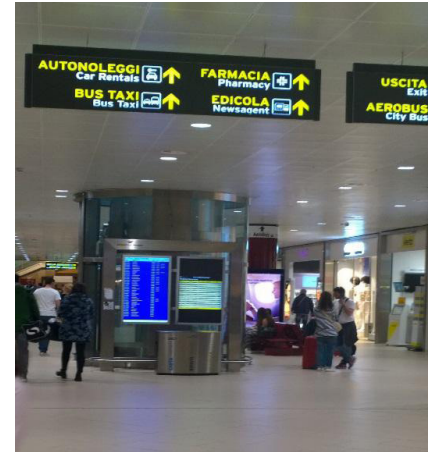

## DIRECTIONS TO FIREFLY BOLOGNA AIRPORT

### Arrivals from Main Terminal:

At the arrivals, please exit the terminal following the indication for Car Rental .

Walk until you reach our desk, It's on the left (5 minutes).

Address: **Via del Triumvirato, 84**